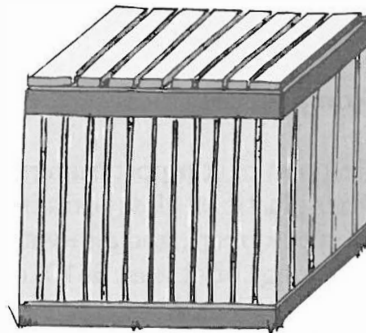

Compost Bin Design

chicken wire and wooden posts

tires

trash can
(30-45 gallon size)

wooden pallets or
pressure-treated lumber

brick or cement blocks
with holes

wooden slats