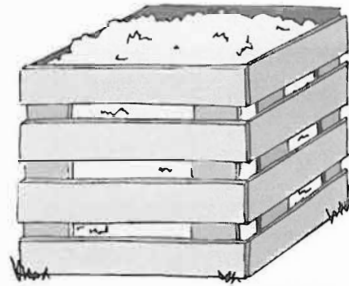

Compost Bin Design

chicken wire and wooden posts

tires

trash can
(30-45 gallon size)

wooden pallets or
pressure-treated lumber

brick or cement blocks
with holes

wooden slats