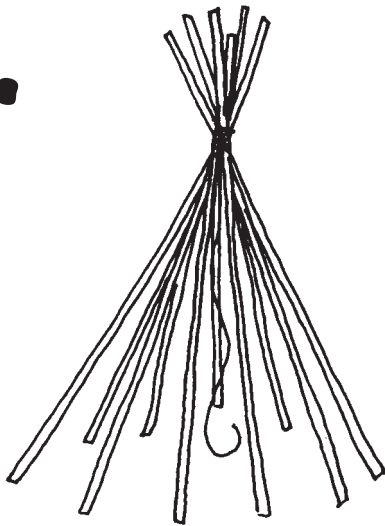

Basic Tipi Facts

Tipis are about 10 feet high and 15 feet in diameter. They are made of wooden poles. An average sized tipi cover was made of about 14 buffalo hides and weighed about 100 pounds. It took expert women as little as ten minutes to erect a tipi.

1.

2.

3.

4.