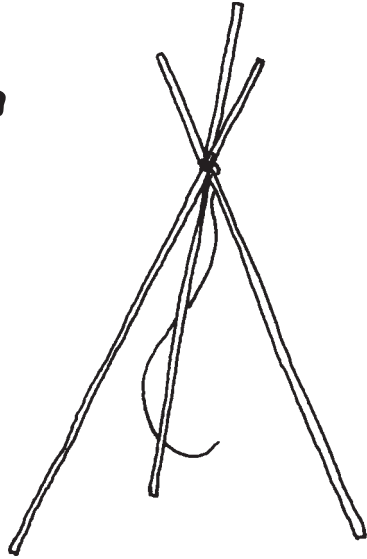

Basic Tipi Facts

Tipis are about 10 feet high and 15 feet in diameter. They are made of wooden poles. An average sized tipi cover was made of about 14 buffalo hides and weighed about 100 pounds. It took expert women as little as ten minutes to erect a tipi.

1.

2.

3.

4.