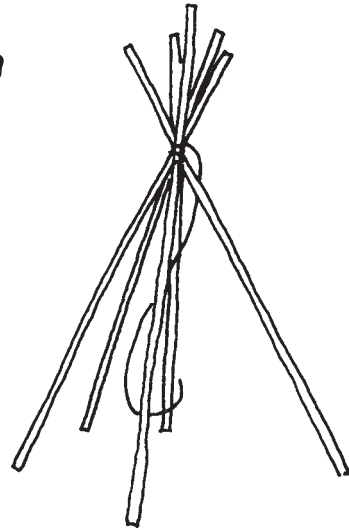

Basic Tipi Facts

Tipis are about 10 feet high and 15 feet in diameter. They are made of wooden poles. An average sized tipi cover was made of about 14 buffalo hides and weighed about 100 pounds. It took expert women as little as ten minutes to erect a tipi.

1.

2.

3.

4.